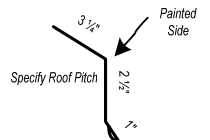

Standard Residential Trim

1 14" Sculptured Ridge Cap

7 20" Sculptured Ridge Cap

8 20" Flat Ridge Cap

13 Eave Trim

2 14" Flat Ridge Cap

21 Mini-Eave Trim

4 Sidewall Trim

28 Sculptured Sidewall Trim

25 X-Rib Mini-Gable Trim (Shown)

5 Single Angle

26 X-Rib Sculptured Outside Corner

27 X-Rib Gable Trim

11 W-Valley

3 Transition / Endwall Trim

Items Not Shown To Scale
Standard Lengths are 10' 2" - Available up to 21'