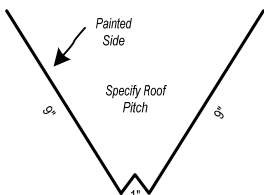

Standard Residential Trim

1 14" Sculptured Ridge Cap

7 20" Sculptured Ridge Cap

8 20" Flat Ridge Cap

13 Eave Trim

2 14" Flat Ridge Cap

21 Mini-Eave Trim

4 Sidewall Trim

28 Sculptured Sidewall Trim

25 X-Rib Mini-Gable Trim (Shown)

5 Single Angle

26 X-Rib Sculptured Outside Corner

27 X-Rib Gable Trim

11 W-Valley

3 Transition / Endwall Trim

Items Not Shown To Scale
Standard Lengths are 10' 2" - Available up to 21'