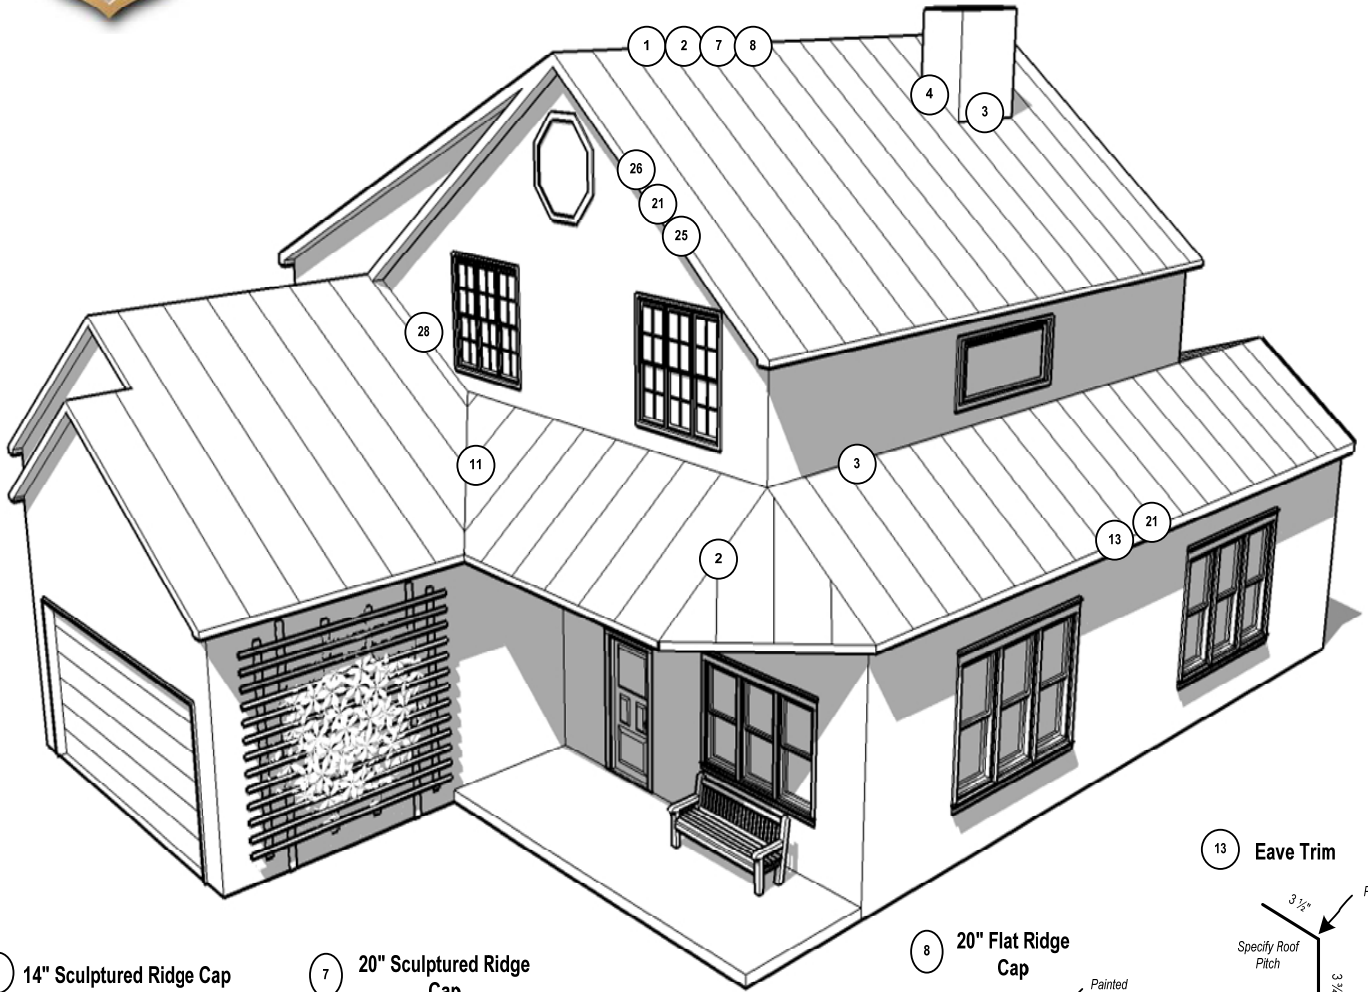

Standard Residential Trim

1 14" Sculptured Ridge Cap

7 20" Sculptured Ridge Cap

8 20" Flat Ridge Cap

13 Eave Trim

2 14" Flat Ridge Cap

21 Mini-Eave Trim

4 Sidewall Trim

28 Sculptured Sidewall Trim

25 X-Rib Mini-Gable Trim (Shown)

5 Single Angle

26 X-Rib Sculptured Outside Corner

27 X-Rib Gable Trim

11 W-Valley

3 Transition / Endwall Trim

Items Not Shown To Scale
Standard Lengths are 10' 2" - Available up to 21'