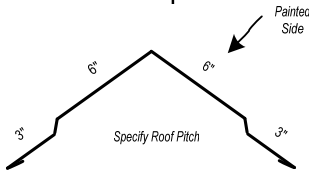

Standard Residential Trim

1 14" Sculptured Ridge Cap

7 20" Sculptured Ridge Cap

8 20" Flat Ridge Cap

13 Eave Trim

2 14" Flat Ridge Cap

21 Mini-Eave Trim

4 Sidewall Trim

28 Sculptured Sidewall Trim

25 X-Rib Mini-Gable Trim (Shown)

5 Single Angle

26 X-Rib Sculptured Outside Corner

27 X-Rib Gable Trim

11 W-Valley

3 Transition / Endwall Trim

Items Not Shown To Scale
Standard Lengths are 10' 2" - Available up to 21'