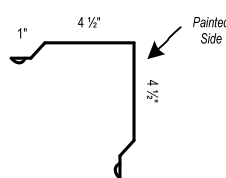

28 Sculptured Sidewall Trim

25 X-Rib Mini-Gable Trim (Shown)

5 Single Angle

26 X-Rib Sculptured Outside Corner

27 X-Rib Gable Trim

11 W-Valley

3 Transition / Endwall Trim

Items Not Shown To Scale
Standard Lengths are 10' 2" - Available up to 21'