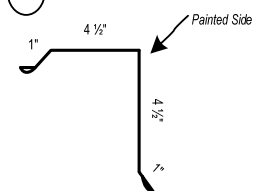

28 Sculptured Sidewall Trim

25 X-Rib Mini-Gable Trim (Shown)

5 Single Angle

26 X-Rib Sculptured Outside Corner

27 X-Rib Gable Trim

11 W-Valley

3 Transition / Endwall Trim

Items Not Shown To Scale
Standard Lengths are 10' 2" - Available up to 21'