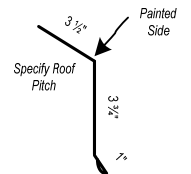

Standard Residential Trim

1 14" Sculptured Ridge Cap

7 20" Sculptured Ridge Cap

8 20" Flat Ridge Cap

13 Eave Trim

2 14" Flat Ridge Cap

21 Mini-Eave Trim

4 Sidewall Trim

28 Sculptured Sidewall Trim

25 X-Rib Mini-Gable Trim (Shown)

5 Single Angle

26 X-Rib Sculptured Outside Corner

27 X-Rib Gable Trim

11 W-Valley

3 Transition / Endwall Trim

Items Not Shown To Scale
Standard Lengths are 10' 2" - Available up to 21'