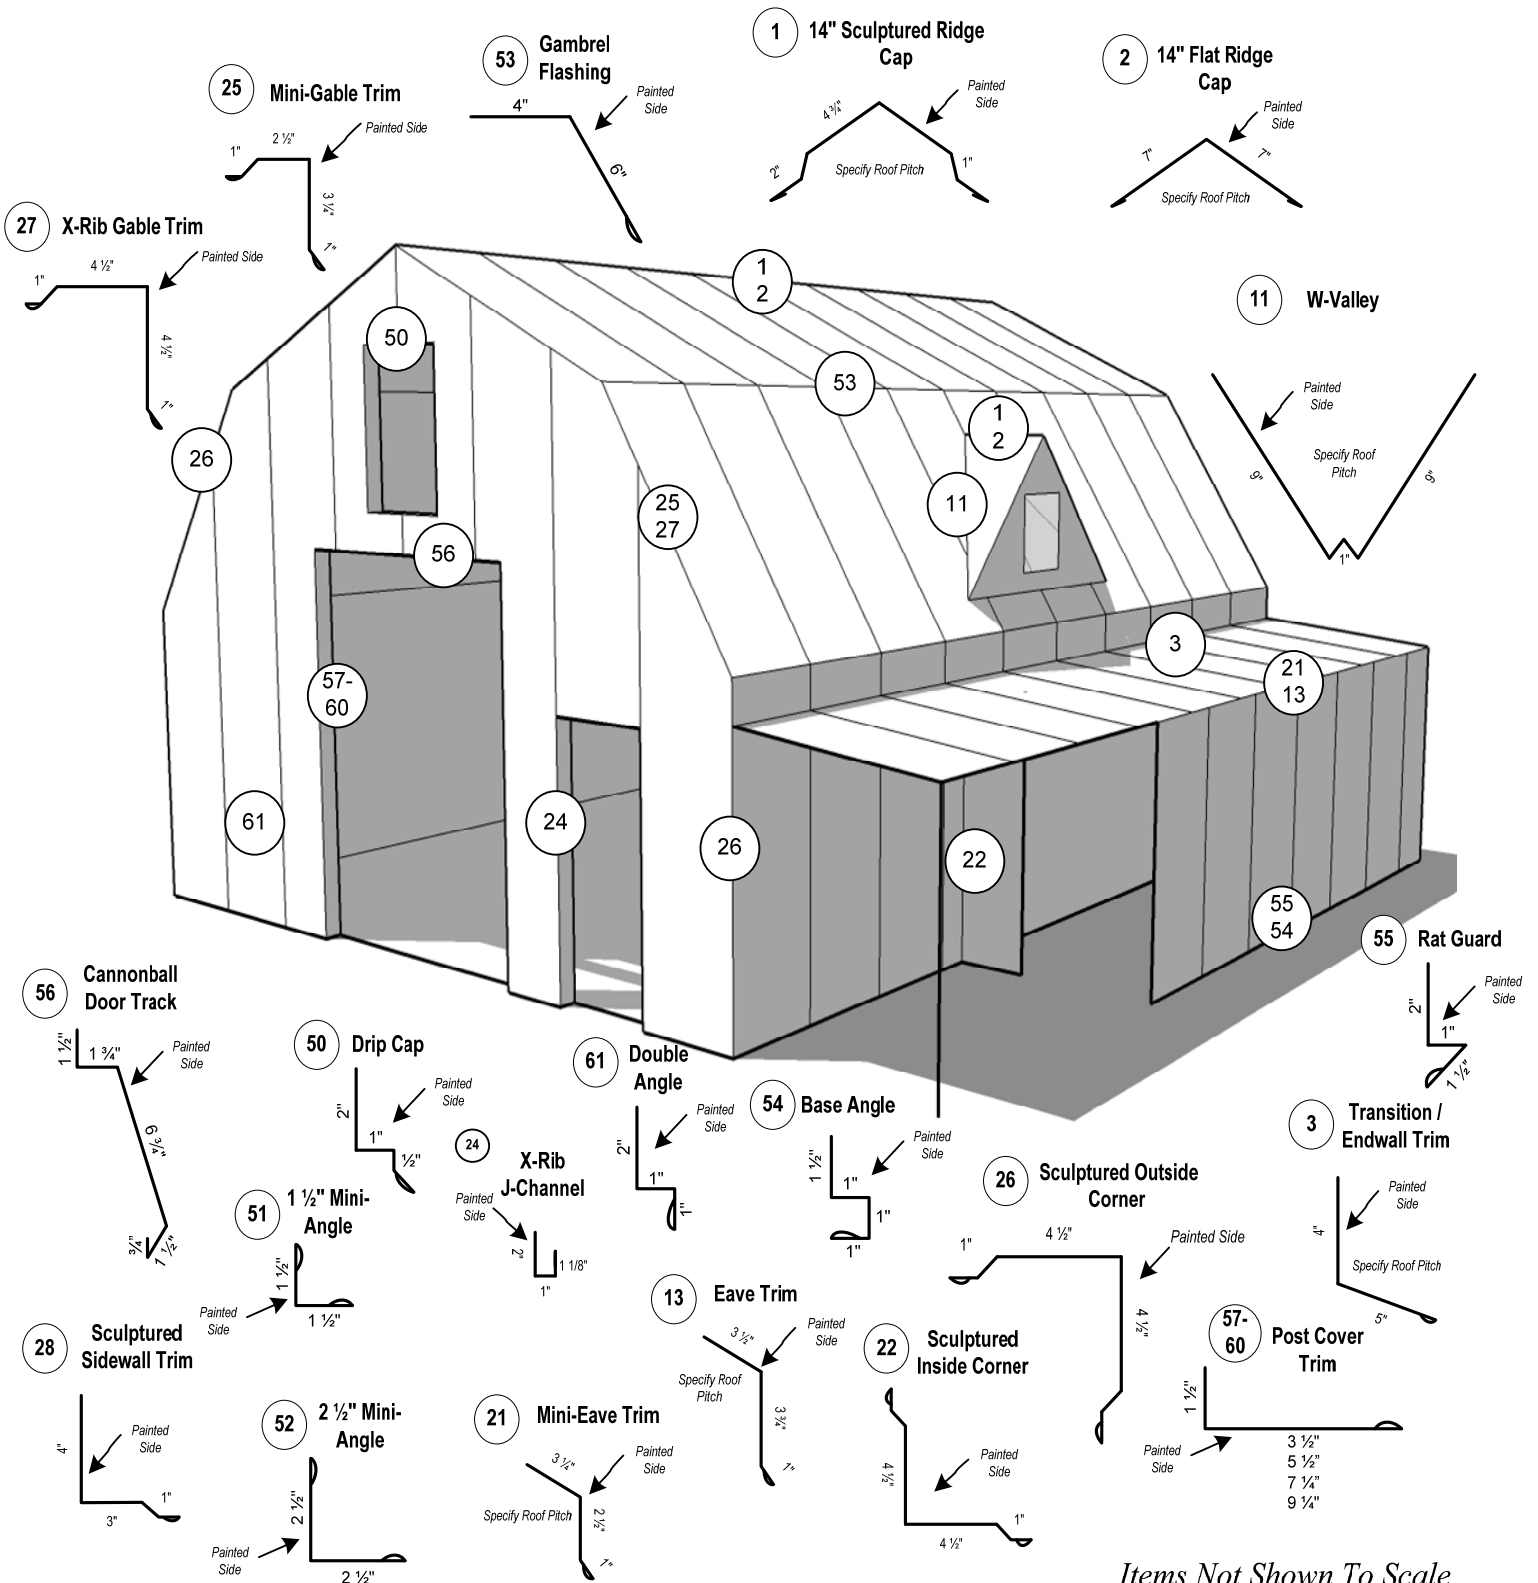

Standard Post Frame Trim

*Items Not Shown To Scale
Standard Lengths are 10' 2" - Available up to 21'*